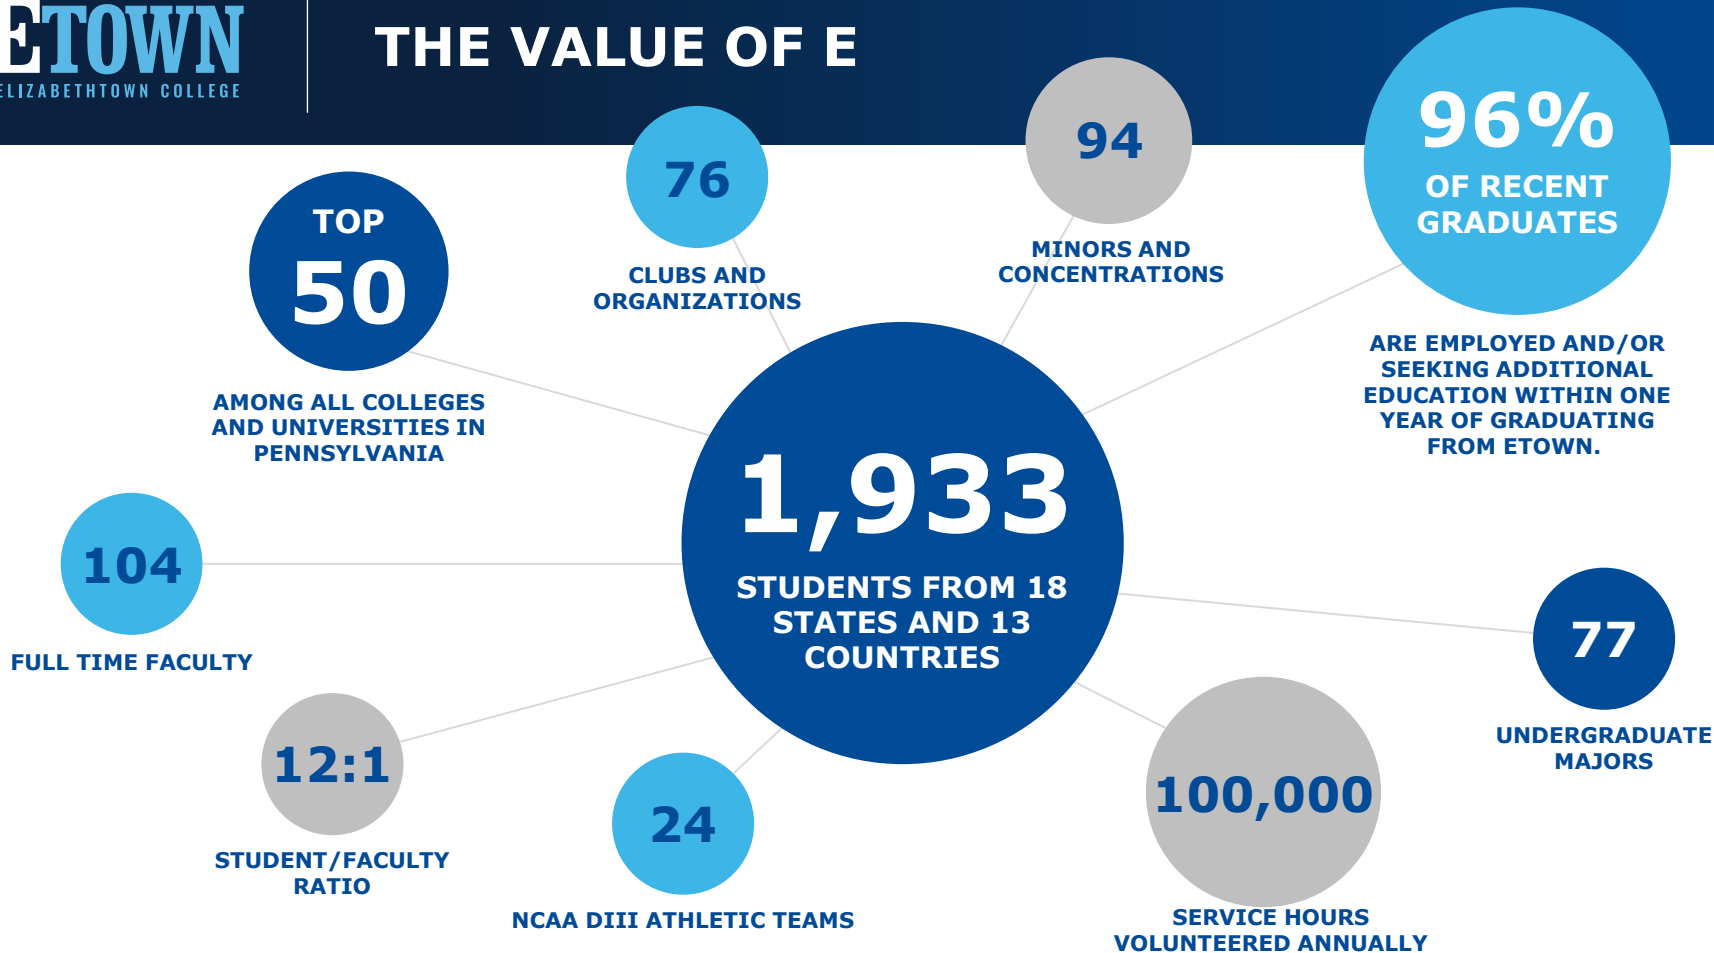

ETOWN
ELIZABETHTOWN COLLEGE

BECOMING A BLUE JAY

No other college will engage you in finding
and pursuing your life's calling, your life's work,
and your most fulfilling future like we do.

THE VALUE OF E

ARTS & HUMANITIES