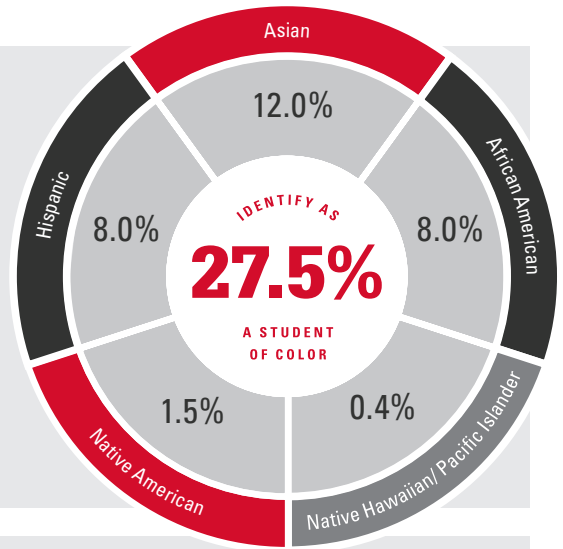

2021 FIRST-YEAR FACTS

Enrolled:

5,011

Admits:

15,597

(47.4%)

Total Applicants:

32,907

DIVERSITY

Welcoming the largest class in university history, the number of students of color increased by 13% over last year.

These individual percentages add to more than the total as they are inclusive of the growing number of students who identify with more than one race or ethnicity.