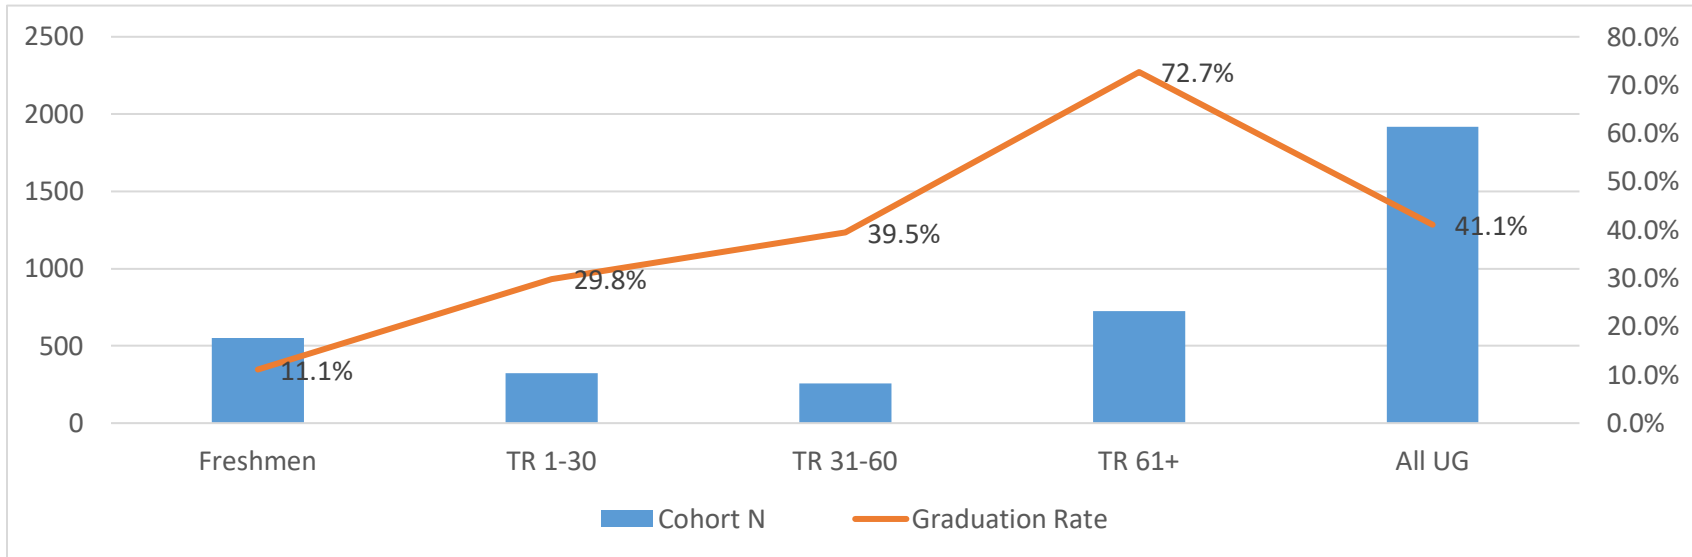

Wilmington University Retention and Graduation Rates

Retention: 1st-2nd Year, Fall 2021 Cohort

Graduation: 6-year, Fall 2015 Cohort

Open Admissions National Retention Rate = 62%

Open Admissions National Graduation Rate = 30%