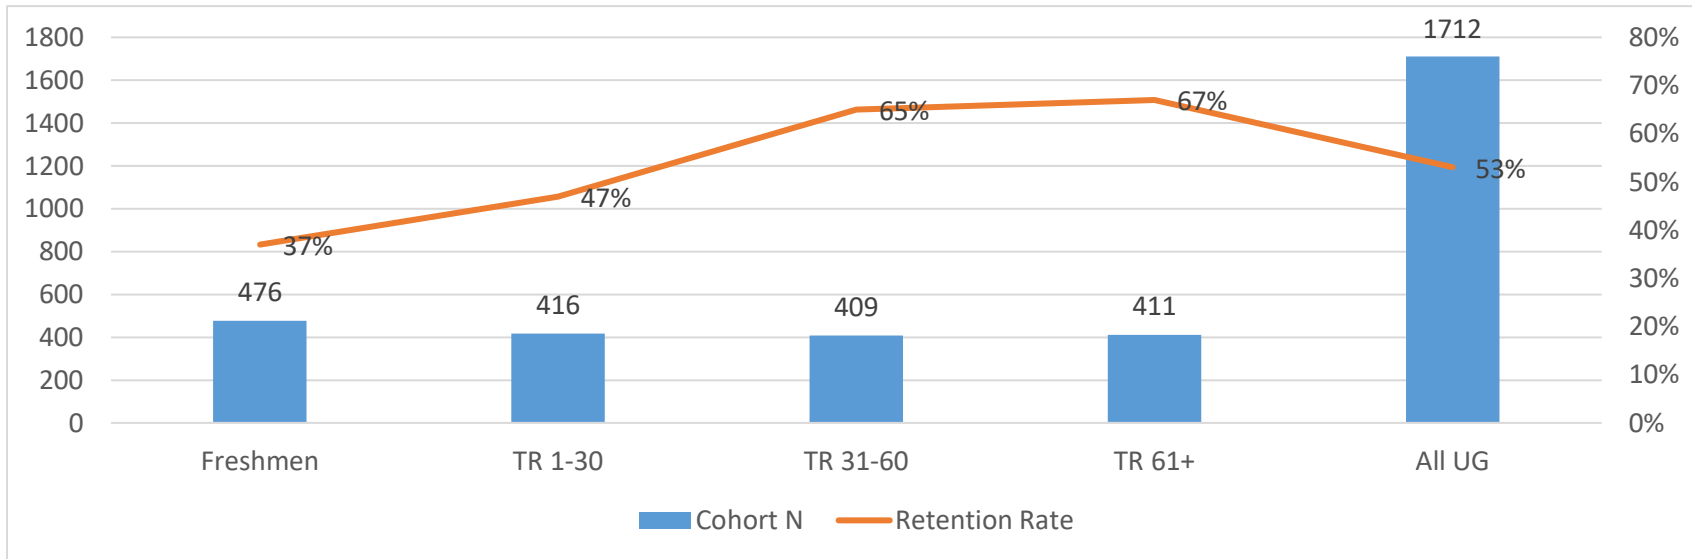

Wilmington University Retention and Graduation Rates

Retention: 1st-2nd Year, Fall 2021 Cohort

Graduation: 6-year, Fall 2015 Cohort

Open Admissions National Retention Rate = 62%

Open Admissions National Graduation Rate = 30%